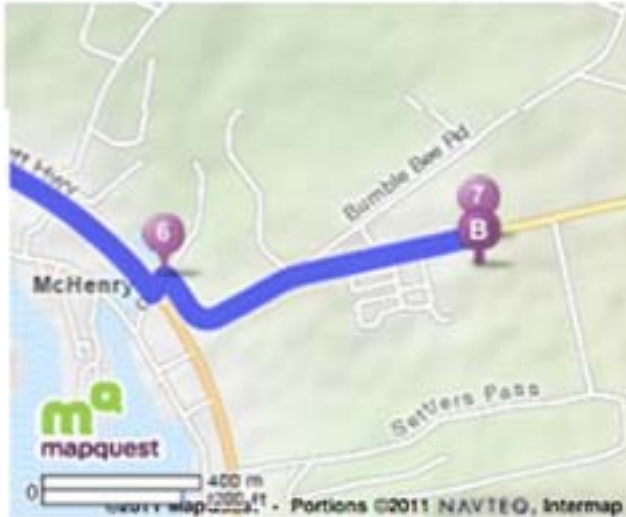

These directions start from I-270 & I270 Spur, just north of I-495

Trip to:
 687 Mosser Rd
 Mc Henry, MD 21541-1265
 162.95 miles
 2 hours 50 minutes

I-270 N
 Rockville, MD 20852

Miles Per Section

Miles Driven

1. Start out going NORTH on I-270 N.

Go 29.1 Mi

29.1 mi

2. Merge onto I-70 W via EXIT 32 toward HAGERSTOWN.

Go 52.8 Mi

81.9 mi

3. Merge onto I-68 W via EXIT 1A on the LEFT toward CUMBERLAND.

Go 66.9 Mi

148.9 mi

4. Merge onto US-219 S via EXIT 14A toward OAKLAND.

Go 13.4
Mi

162.3
mi

5. Turn LEFT onto MOSSER RD.
MOSSER RD is 0.2 miles past TOWNE CENTRE WAY

Go 0.04
Mi

162.3
mi

6. Take the 1st RIGHT to stay on MOSSER RD.
If you reach the end of MOORS HOLLOW DR you've gone about 0.2 miles too far

Go 0.6 Mi

163.0
mi

- 7. 687 MOSSER RD is on the LEFT.
Your destination is 0.1 miles past PERCHERON DR
If you reach SUNSET RIDGE DR you've gone about 0.1 miles too far

163.0 mi

B

687 Mosser Rd
Mc Henry, MD 21541-1265